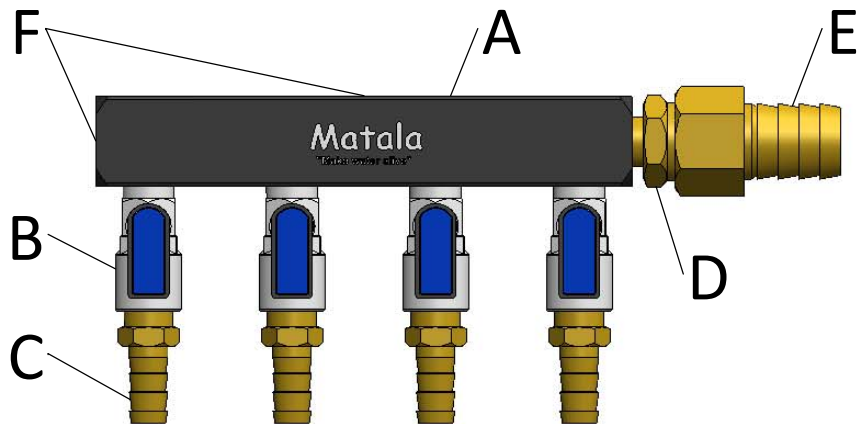

Item	Parts	Specification	Model(Product Code)		
			SC2-38	SC2-12	SC2-58
A	Manifold Base	1/4"NPTX66mm	✓	✓	✓
B	Ball cock valve	1/4"NPT	✓	✓	✓
C	Male Hose-Barb Connector	3/8"	✓	✗	✗
		1/2"	✗	✓	✗
		5/8"	✗	✗	✓
D	Nipple	1/4"NPT X 1/2"NPT	✓	✓	✓
E	Female Hose-Barb Connector	1/2"NPT X 3/4"	✓	✓	✓
F	Plug	1/4"NPT	✓	✓	✓

Item	Parts	Specification	Model(Product Code)		
			SC3-38	SC3-12	SC3-58
A	Manifold Base	1/4"NPTX104mm	✓	✓	✓
B	Ball cock valve	1/4"NPT	✓	✓	✓
C	Male Hose-Barb Connector	3/8"	✓	✗	✗
		1/2"	✗	✓	✗
		5/8"	✗	✗	✓
D	Nipple	1/4"NPT X 1/2"NPT	✓	✓	✓
E	Female Hose-Barb Connector	1/2"NPT X 3/4"	✓	✓	✓
F	Plug	1/4"NPT	✓	✓	✓

Item	Parts	Specification	Model(Product Code)		
			SC4-38	SC4-12	SC4-58
A	Manifold Base	1/4"NPTX142mm	✓	✓	✓
B	Ball cock valve	1/4"NPT	✓	✓	✓
C	Male Hose-Barb Connector	3/8"	✓	✗	✗
		1/2"	✗	✓	✗
		5/8"	✗	✗	✓
D	Nipple	1/4"NPT X 1/2"NPT	✓	✓	✓
E	Female Hose-Barb Connector	1/2"NPT X 3/4"	✓	✓	✓
F	Plug	1/4"NPT	✓	✓	✓