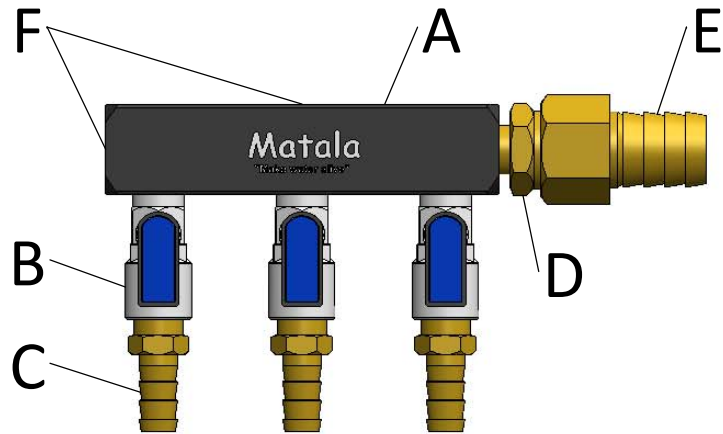

Item	Parts	Specification	Model(Product Code)		
			SC2-38	SC2-12	SC2-58
A	Manifold Base	1/4"NPTX66mm	✓	✓	✓
B	Ball cock valve	1/4"NPT	✓	✓	✓
C	Male Hose-Barb Connector	3/8"	✓	✗	✗
		1/2"	✗	✓	✗
		5/8"	✗	✗	✓
D	Nipple	1/4"NPT X 1/2"NPT	✓	✓	✓
E	Female Hose-Barb Connector	1/2"NPT X 3/4"	✓	✓	✓
F	Plug	1/4"NPT	✓	✓	✓

Item	Parts	Specification	Model(Product Code)		
			SC3-38	SC3-12	SC3-58
A	Manifold Base	1/4"NPTX104mm	✓	✓	✓
B	Ball cock valve	1/4"NPT	✓	✓	✓
C	Male Hose-Barb Connector	3/8"	✓	✗	✗
		1/2"	✗	✓	✗
		5/8"	✗	✗	✓
D	Nipple	1/4"NPT X 1/2"NPT	✓	✓	✓
E	Female Hose-Barb Connector	1/2"NPT X 3/4"	✓	✓	✓
F	Plug	1/4"NPT	✓	✓	✓

Item	Parts	Specification	Model(Product Code)		
			SC4-38	SC4-12	SC4-58
A	Manifold Base	1/4"NPTX142mm	✓	✓	✓
B	Ball cock valve	1/4"NPT	✓	✓	✓
C	Male Hose-Barb Connector	3/8"	✓	✗	✗
		1/2"	✗	✓	✗
		5/8"	✗	✗	✓
D	Nipple	1/4"NPT X 1/2"NPT	✓	✓	✓
E	Female Hose-Barb Connector	1/2"NPT X 3/4"	✓	✓	✓
F	Plug	1/4"NPT	✓	✓	✓